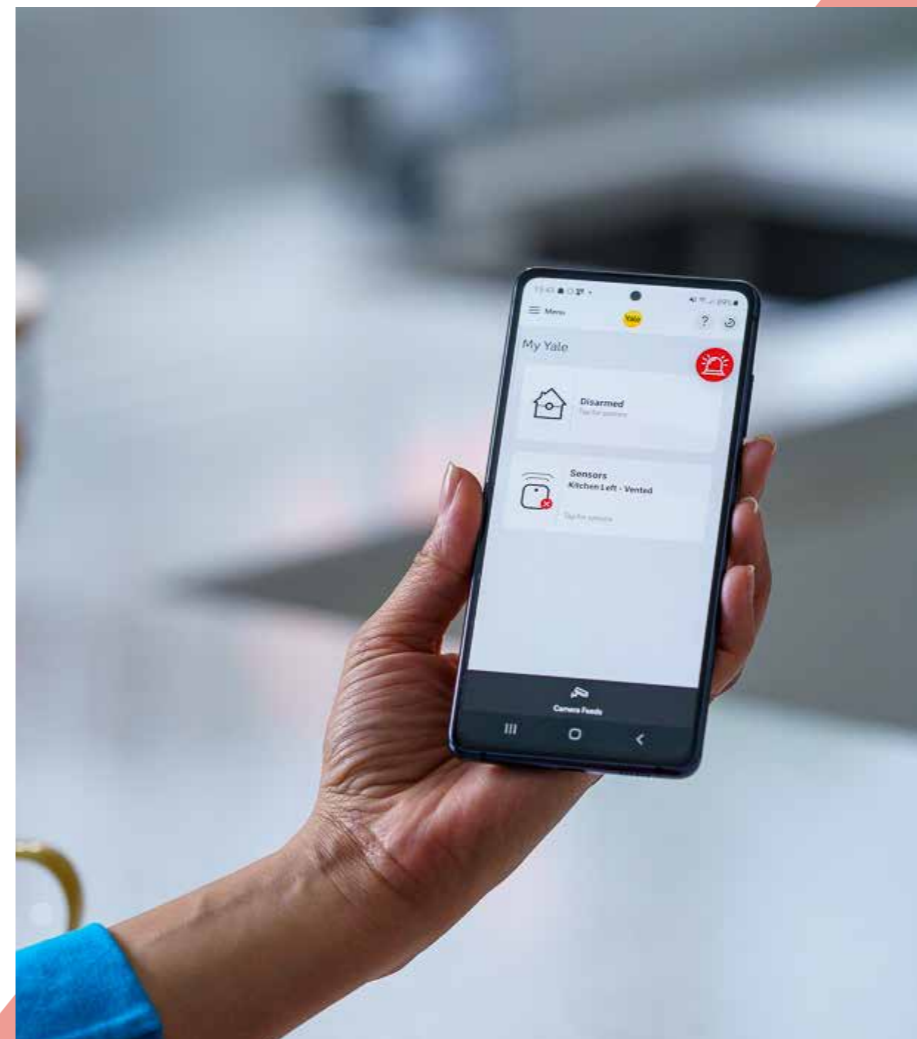

Check the status of your doors and windows with your voice.

Integration with Amazon Alexa and Google Assistant makes it even easier to check the status of your home.

Simply ask, '...is the back door locked' or '...is the front door closed', and your voice assistant can tell you in real time if you've locked your door or window, giving you total peace of mind.

Integration with Philips Hue means your lights will flash once when alarm is armed, or disarmed. It can also act as a visual deterrent alongside notifications and audible alarm from the Sync Hub.

Benefits of SensCheck™ include:

- Sensor status notifications and tamper alerts
- Geo-fencing notifications
- Part Arm functionality
- Chime notifications
- Integration with Amazon Alexa, Google Assistant and Philips Hue
- BSI IoT accredited
- Ability to upgrade to full Yale Smart Security System