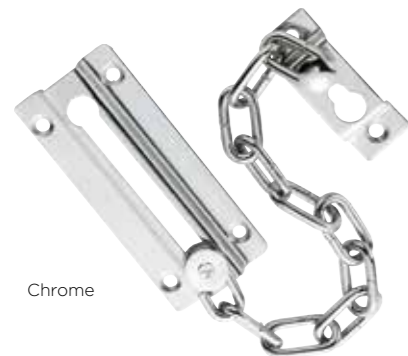

BACKING GLASS OPTIONS

All of the door designs (except RG glass codes) featured throughout the brochure can be backed with a range of obscure glass to suit all requirements for energy efficiency, safety and privacy. This is our standard range but we can offer more styles upon request. Please note there may be an additional charge for non standard obscure glass patterns. There is no choice of backing glass for any of the RG glass code designs shown.

Available in:
Antique Black
Black
Bronze
Chrome
Gold
Satin Silver
White

Chrome