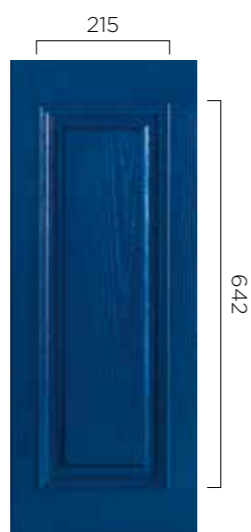

HALF AND QUARTER PANELS

Half Panel Sizing

APHP1

Min width - 585mm
Min height - 688mm
Max width - 900mm
Max height - 914mm

Quarter Panel Sizing

APQP1

Min width - 264mm
Min height - 688mm
Max width - 540mm
Max height - 900mm