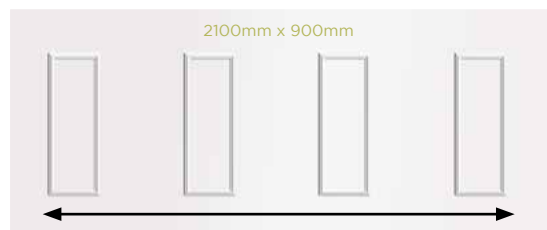

SIDE PANELS ARE SUPPLIED 900mm x 2100mm

SOPWELL

Indicates grain direction on Woodgrain Panels