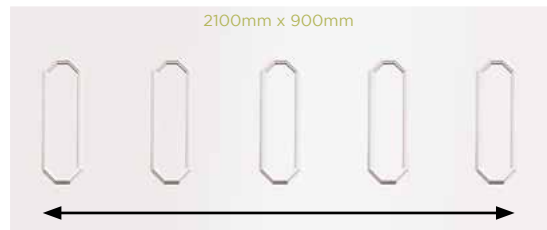

SIDE PANELS ARE SUPPLIED 900mm x 2100mm

ABBERLEY

Indicates grain direction on Woodgrain Panels