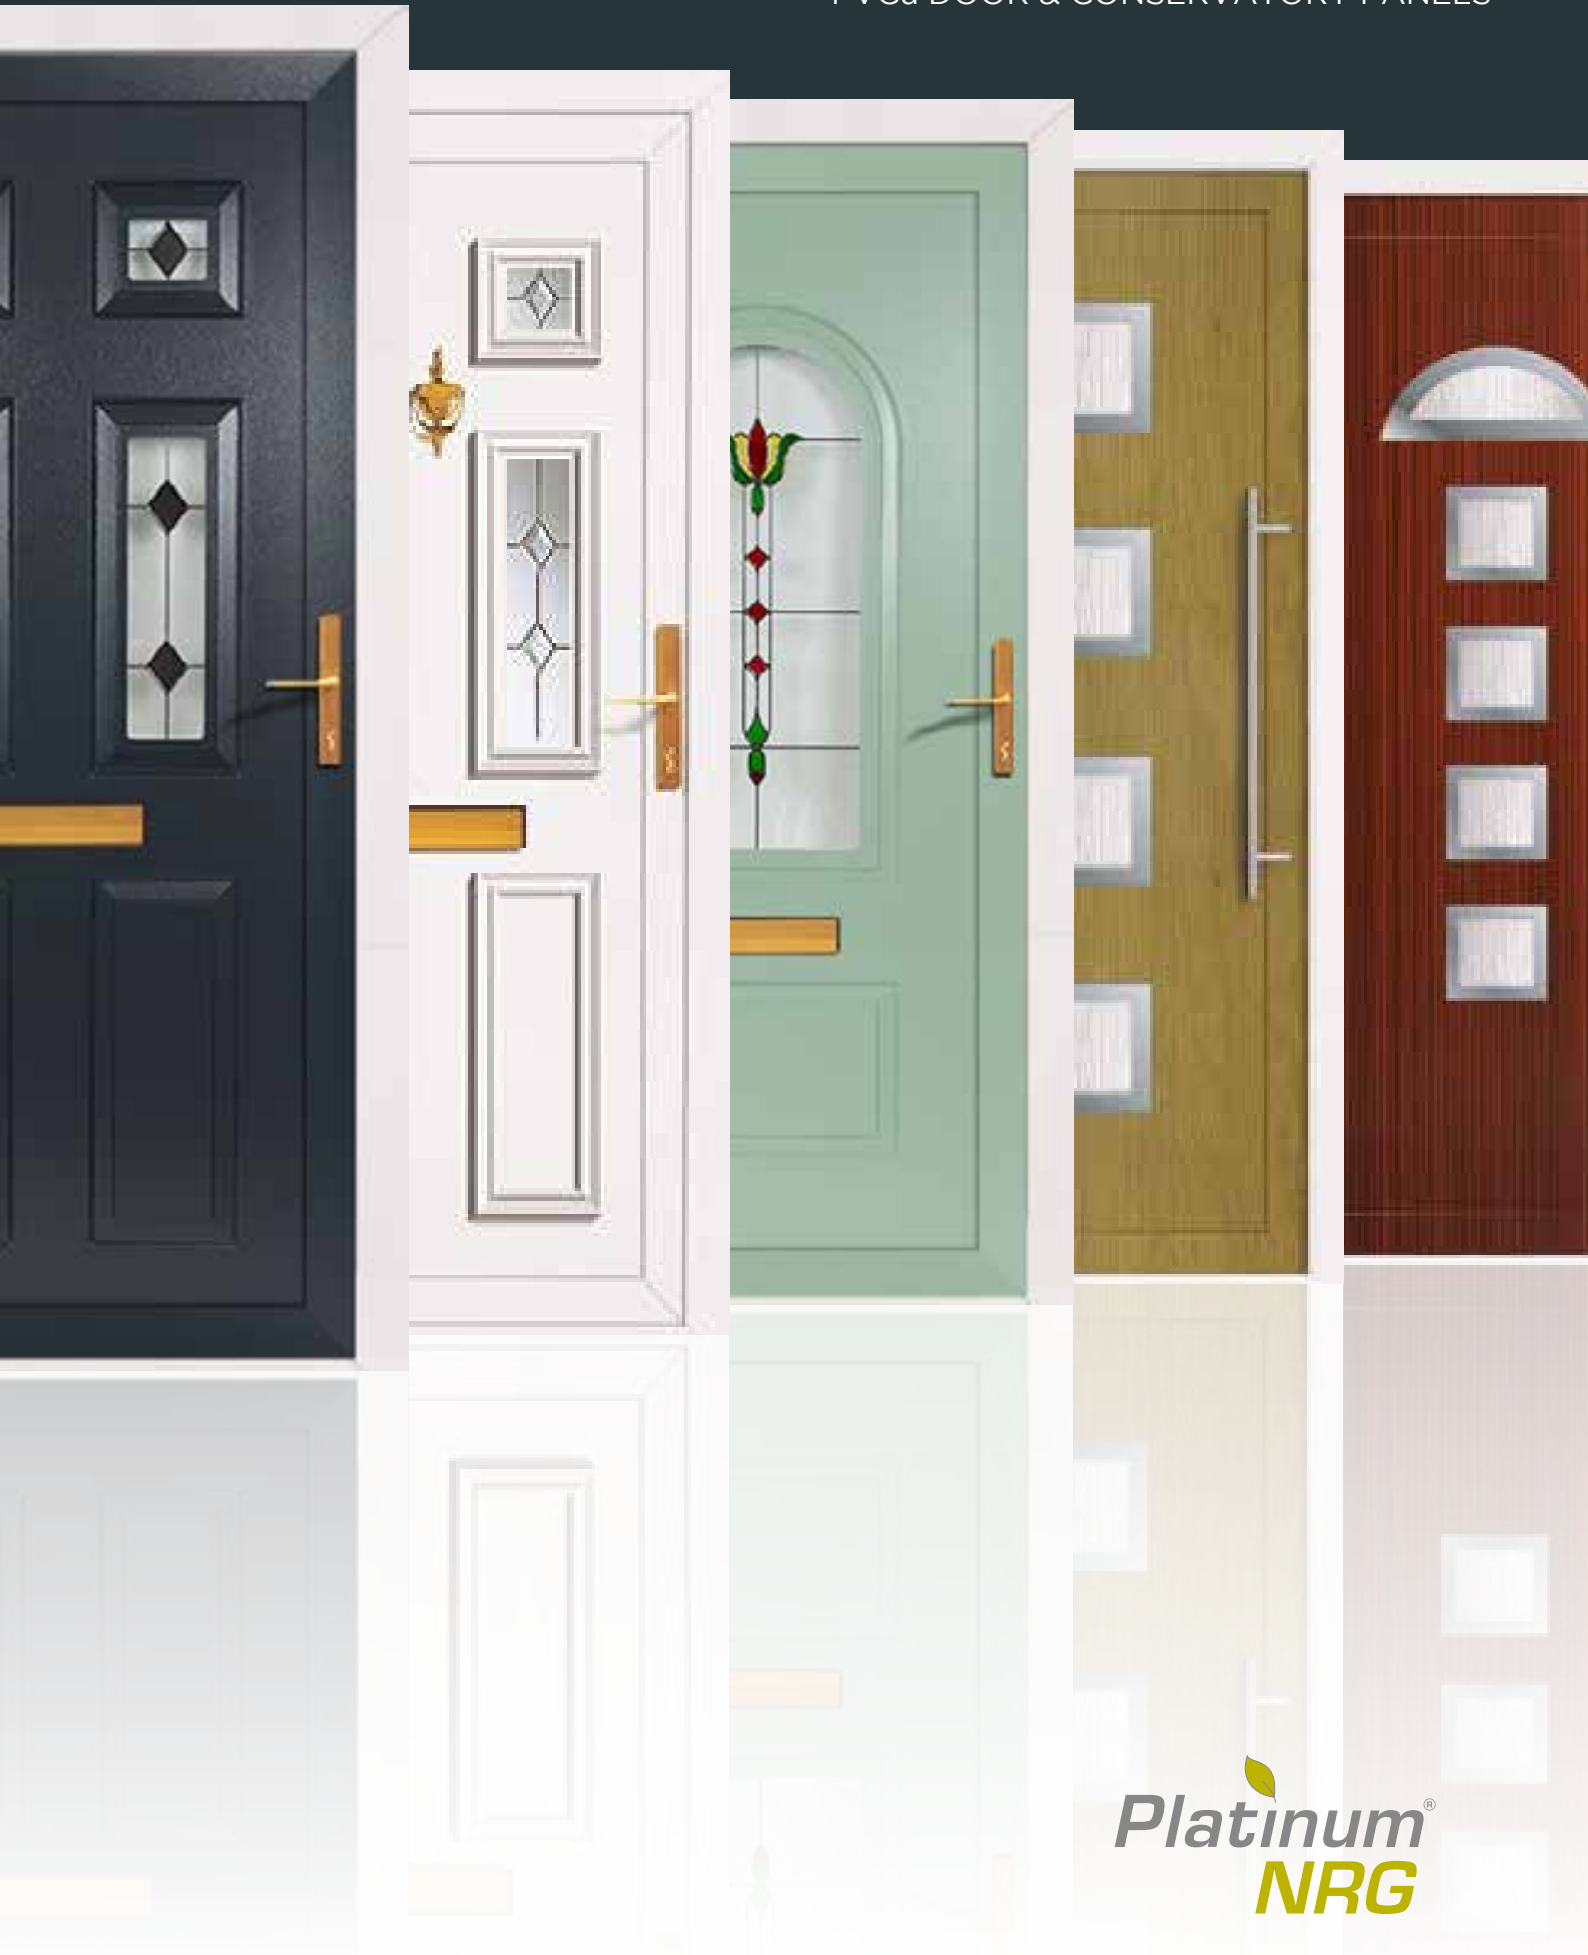

DOOR PANELS

PVCu DOOR & CONSERVATORY PANELS

Platinum[®]
NRG

SIGNATURE

ELTON 1
Glazed

WINSLOW
Solid

HANBURY
Solid

HAGLEY
Solid

GOODWOOD 1
Glazed

HANBURY 1
Glazed

WINSLOW 2
Glazed

The timeless quality of a classic design. The **Signature Collection** is a range of clean, fresh PVCu door panel designs, suited to both a modern or more traditional home setting.