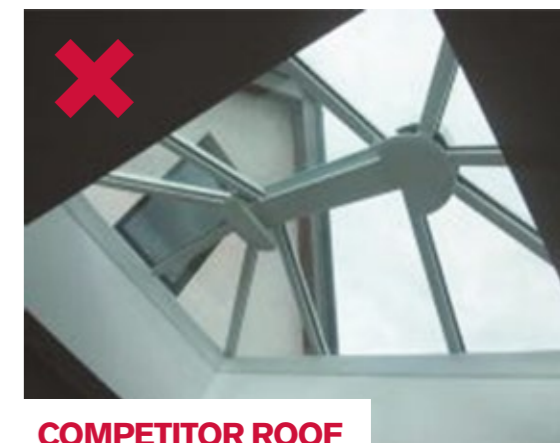

*Independent tests show that Atlas offers the best strength and performance in the UK domestic conservatory market (excluding the addition of bolster bars).