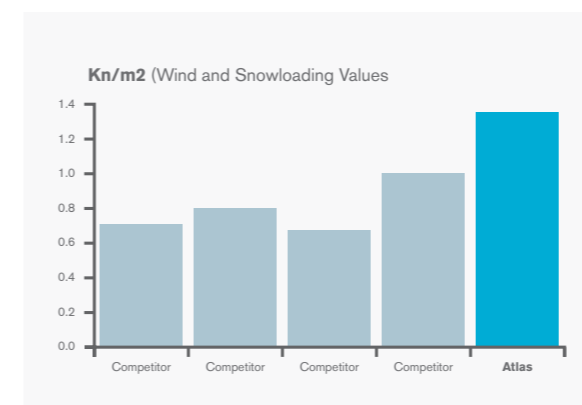

COOLER IN SUMMER WARMER IN WINTER

Superior thermal performance

Key Benefits

With thermal insulation performance that's twice as good as the competition, you can enjoy:

- Comfortable, year-round room use
- Reduced risk of condensation
- Lower heating and air conditioning bills

Why compromise excellent double or triple glazing performance? Choose the best insulated rafters in the industry with Atlas roof profile*.

The Atlas rafter is twice as thermally efficient as its nearest competitor. Upgrade to triple glazing to be 3 times as efficient.

Overall U Value can be as low as 0.7 when triple glazed or 1.2 when double glazed.

Units incorporate argon gas, a safe and inert gas that improves insulation, and warm edge spacer bar technology that reduces 'cold spots' and condensation, avoiding formation of unsightly mould while improving thermal insulation.

A combination of low emissivity inner glass and argon gas filling means the Atlas solar control glass gives twice the insulation of ordinary double glazing, which reduces energy costs and keeps your conservatory warmer in winter.

Twice as efficient

Choose an Atlas roof and benefit from supreme strength:

- Ability to withstand 33% greater 'live loads' such as snow or wind than other roofs
- Larger span roofs are reinforced internally meaning no unsightly 'bolster bars'
- Peace of mind with the investment in a roof you can admire for many years

*Independent tests show that Atlas offers the best thermal and strength performance available in the UK domestic conservatory market.