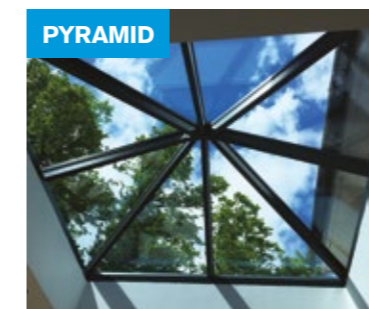

Maximum size Contemporary Pyramid lantern as per line drawing above = 1500mm x 1500mm.