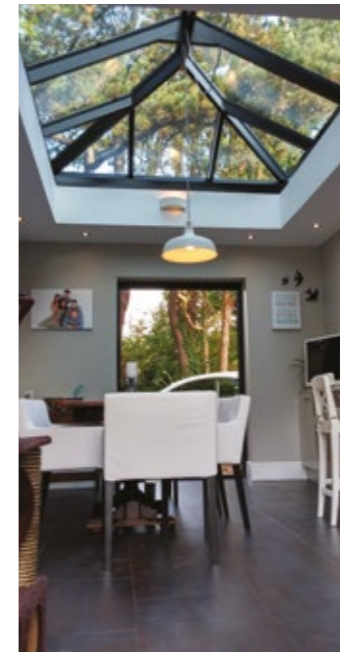

VISIBLE INTERNAL ELEGANCE

Pictures say a thousand words

The slimline thermally broken aluminium rafter sections have a sleek appearance that brings a stylish ambience and modern finish, while maximising the use of light and space within your home.