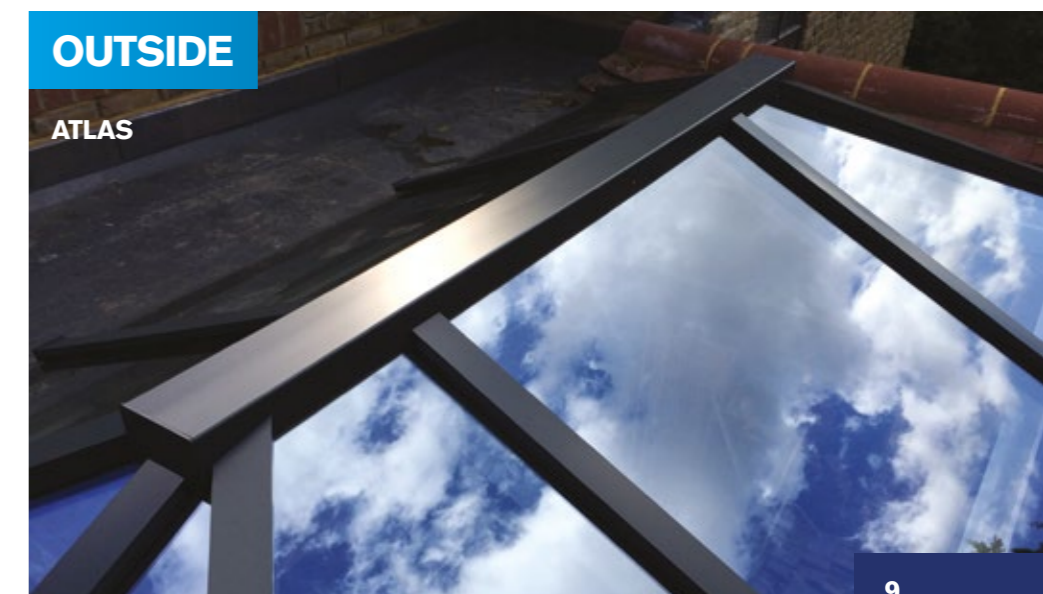

*Independent tests show that Atlas offers the best strength and performance in the UK domestic conservatory market (excluding the addition of bolster bars).