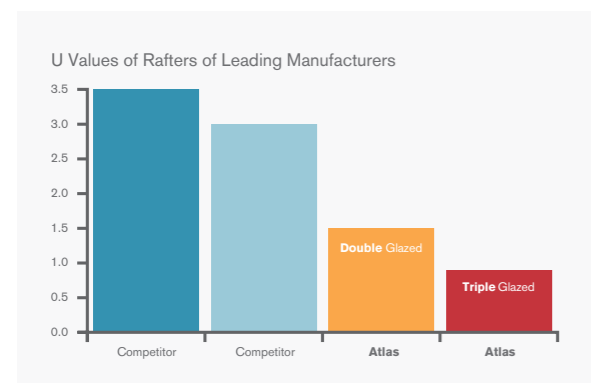

COOLER IN SUMMER WARMER IN WINTER

Superior thermal performance

Key Benefits

With thermal insulation performance that's twice as good as the competition, you can enjoy:

- Comfortable, year-round room use
- Reduced risk of condensation
- Lower heating and air conditioning bills

Why compromise excellent double or triple glazing performance? Choose the best insulated rafters in the industry with Atlas roof profile*.

The Atlas rafter is twice as thermally efficient as its nearest competitor. Upgrade to triple glazing to be 3 times as efficient.

Overall U Value can be as low as 0.7 when triple glazed or 1.2 when double glazed.

Units incorporate argon gas, a safe and inert gas that improves insulation, and warm edge spacer bar technology that reduces 'cold spots' and condensation, avoiding formation of unsightly mould while improving thermal insulation.

A combination of low emissivity inner glass and argon gas filling means the Atlas solar control glass gives twice the insulation of ordinary double glazing, which reduces energy costs and keeps your conservatory warmer in winter.

Twice as efficient

Choose an Atlas roof and benefit from supreme strength:

- Ability to withstand 33% greater 'live loads' such as snow or wind than other roofs
- Larger span roofs are reinforced internally meaning no unsightly 'bolster bars'
- Peace of mind with the investment in a roof you can admire for many years

*Independent tests show that Atlas offers the best thermal and strength performance available in the UK domestic conservatory market.