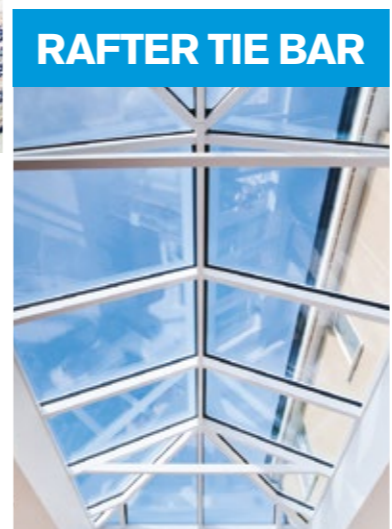

SMARTER DESIGN

Discreet tie bars for extra structural rigidity, without detracting from the sense of light and space.

Three Atlas roof construction options provide the perfect roof for any property or scheme.

Most competitors insist on a rod tie bar at eaves beam level, but not Atlas. A choice of a hidden or rafter tie bar provides the ultimate luxury and flexibility to create the roof you want.

MAXIMUM IMPACT MINIMAL INTRUSION

Unrivalled strength

Extra strong rafters mean the tie bars can be set higher, guaranteeing excellent headroom and no intrusion into the living area. Even in large buildings the roof structure remains remarkably minimal, creating a sense of clear, free space under the eaves.

Increased roof strength means the design aesthetics and clear sight lines achievable using the slim Atlas profiles remains unmatched by any other manufacturer, creating a roof that can suit any dwelling.