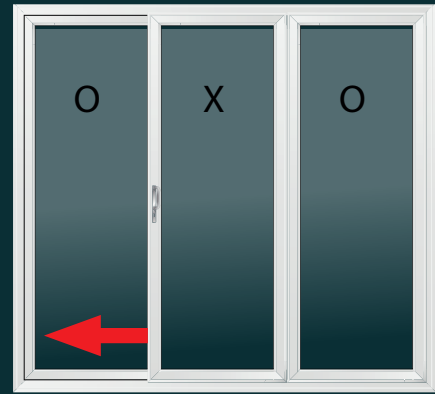

Call today on **0800 652 3151**

www.platinumNRG.co.uk

Door Configurations

2 LEAF Style OX or XO

3 LEAF Style XOO or OOX

3 LEAF Style OXO (left or right opening)

3 LEAF Style XOO or OOX

4 LEAF Style OXXO