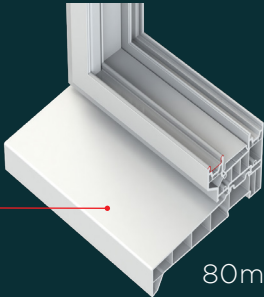

OPTIONAL MIDRAIL

125mm

THRESHOLD OPTIONS

FRAME ONLY

50mm

FRAME AND CILL

80mm incl. cill

ALUMINIUM LOW THRESHOLD