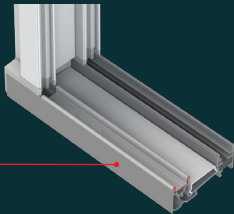

OPTIONAL MIDRAIL

125mm

THRESHOLD OPTIONS

FRAME ONLY

50mm

FRAME AND CILL

80mm incl. cill

ALUMINIUM LOW THRESHOLD