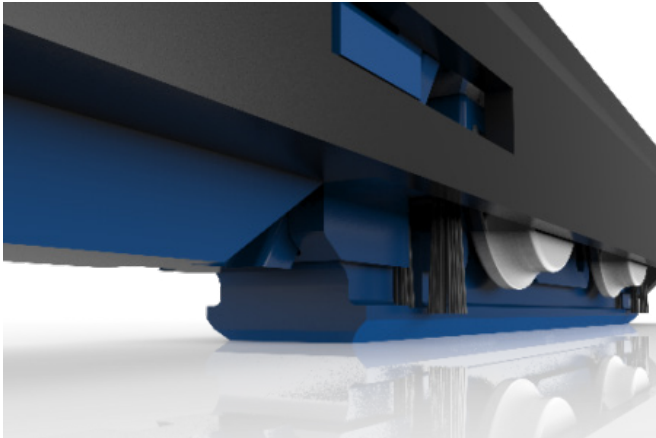

*Designed for the future,
available today!*

Uniquely smooth action

You'll be amazed at how light the door feels and how easy it is to open and close - not to mention how quiet it is too!

Other patio door systems slide on just four steel wheels - the **PlatinumNRG**® patio door uses 8 hard-wearing self-lubricating acetal wheels, which makes it feel as though it's floating on air.

Self-lubricating acetal wheels

You really need to experience this for yourself, so visit your nearest **PlatinumNRG**® showroom to find out how our patio door is so different from its competitors.

The **PlatinumNRG**® patio door range was designed with a ground-breaking 'air glide' system, giving it a superbly smooth operation.

Safe as houses

Combining steel reinforcing with a high security locking mechanism, technology ensures the **PlatinumNRG**® patio door offers far greater security than most other products of its type. Our unique locking mechanism has been designed to ensure that unsightly hooks do not protrude into the room even when the door is open. To make your **PlatinumNRG**® patio door even

more secure, you can choose the latest 'anti snap' locking cylinders, which offer even more protection against the more determined would-be intruder.

You can even choose a PAS 24-compliant door, with Secured by Design status for additional peace of mind.

Our patented bubble gasket ensures a continuous seal all the way around the frame, eliminating draughts and providing water resistance.

Our patio door range is beautifully designed for modern living.

Designed for today's challenges.

Built to create the perfect summer ambience, it's equally as important that our doors withstand the worst of the British winter weather.

PlatinumNRG® patio doors are rigorously tested to make sure they exceed the appropriate British Standards for weather performance.

We also subject our doors to a regime of robot cyclic testing in a purpose-built laboratory, making sure all mechanical parts will stand up to the repeated operation necessary for daily living.