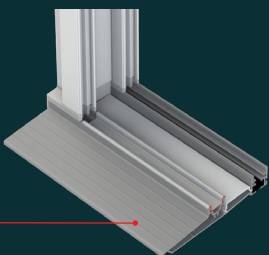

OPTIONAL MIDRAIL

125mm

THRESHOLD OPTIONS

FRAME ONLY

50mm

FRAME AND CILL

80mm incl. cill

ALUMINIUM LOW THRESHOLD

30mm

CILL-MOUNTED THRESHOLD

60mm

ALUMINIUM

25mm

PART M THRESHOLD WITH INTEGRATED RAMP

**INTER
LOCK**
84
mm