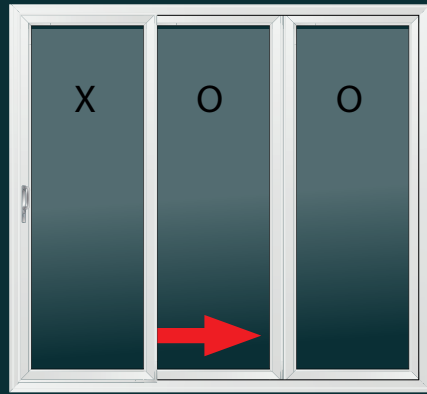

Call today on **0800 652 3151**

www.platinumNRG.co.uk

Door Configurations

2 LEAF Style OX or XO

3 LEAF Style XOO or OOX

3 LEAF Style OXO (left or right opening)

3 LEAF Style XOO or OOX

4 LEAF Style OXXO