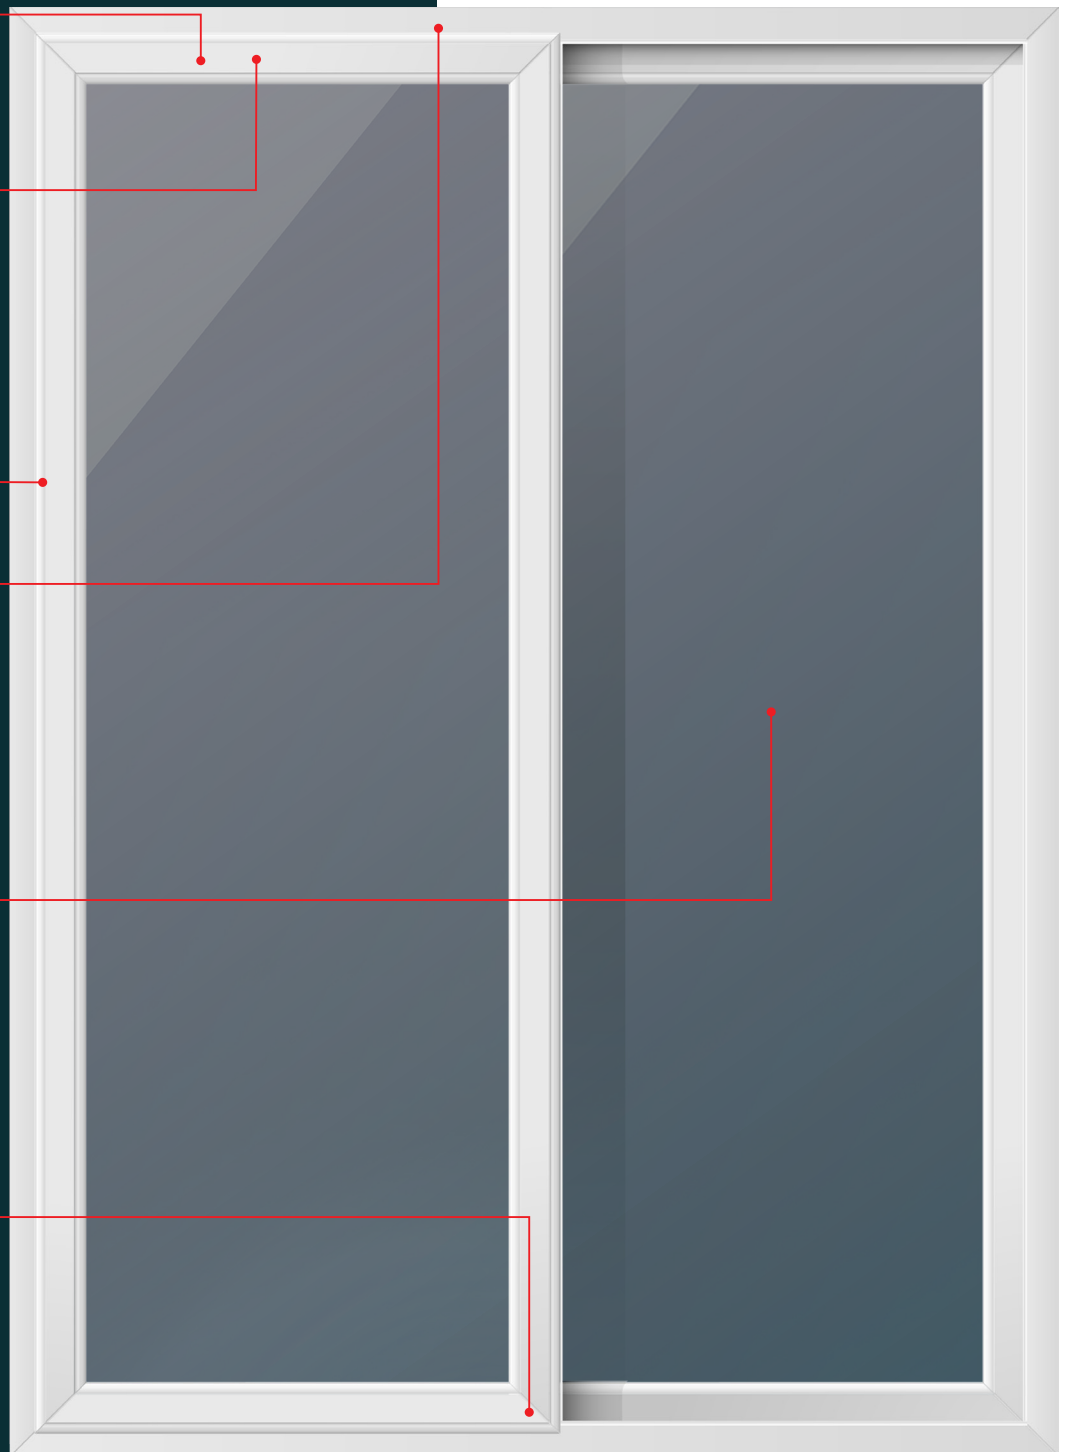

Features

100% LEAD FREE

PVCu Completely free of poisonous lead stabilisers.

GLOSS FINISH

Polished finish reduces cleaning and maintenance and resist airborne pollutants and moulds.

SCULPTURED PROFILE

DECELERATOR

Patented decelerator inside door head eliminates unsightly external 'crash stops'.

EXTERNAL SLIDERS

Provide a safe and secure door and uses anti-lift construction for additional security

AIR-GLIDE MOTION

Smooth, low-resistance movement uses an 8-wheel acetal runner