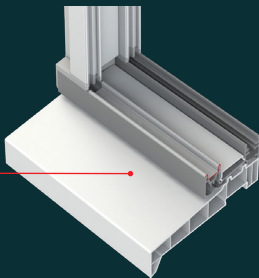

CILL-MOUNTED THRESHOLD

60mm