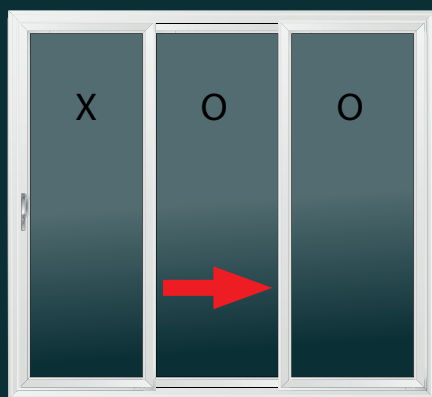

Call today on **0800 652 3151**

www.platinumNRG.co.uk

Door Configurations

2 LEAF Style OX or XO

3 LEAF Style XOO or OOX

3 LEAF Style OXO (left or right opening)

3 LEAF Style XOO or OOX

4 LEAF Style OXXO