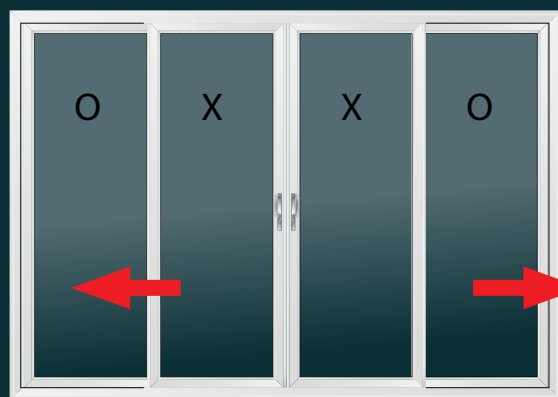

Call today on **0800 652 3151**

www.platinumNRG.co.uk

Door Configurations

2 LEAF Style OX or XO

3 LEAF Style XOO or OOX

3 LEAF Style OXO (left or right opening)

3 LEAF Style XOO or OOX

4 LEAF Style OXXO

Arrows denote direction of opening door leaf.

'X' denotes the opening (sliding) door leaf whereas 'O' denotes the fixed door leaf.

If you have a wider opening span, why not consider a 3 or 4-pane patio door? The supreme strength of **PlatinumNRG**[®] multi-chambered frames make them perfect for large openings - so conservatories, orangeries and garden rooms can all benefit from increased light flooding into your home. If you know the approximate measurements of your aperture, you can see the configuration