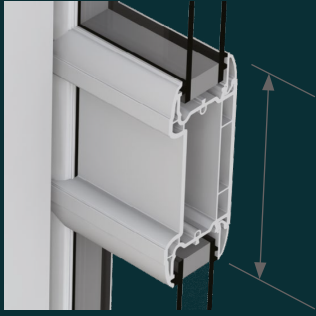

OPTIONAL MIDRAIL