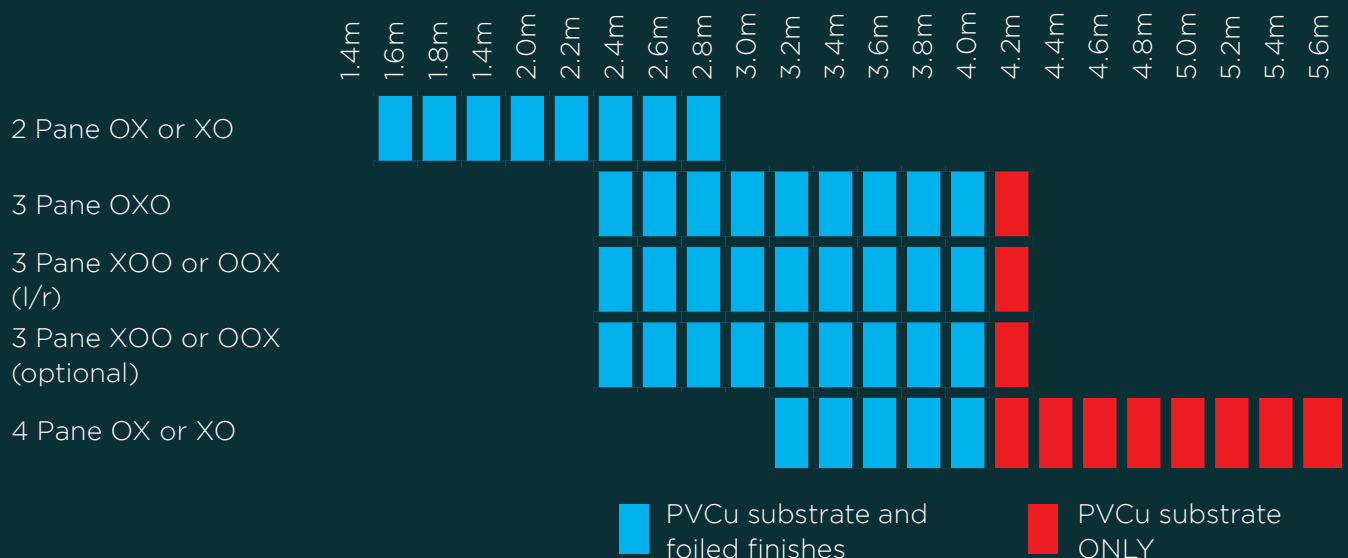

Arrows denote direction of opening door leaf.

'X' denotes the opening (sliding) door leaf whereas 'O' denotes the fixed door leaf.

If you have a wider opening span, why not consider a 3 or 4-pane patio door? The supreme strength of **PlatinumNRG**® multi-chambered frames make them perfect for large openings - so conservatories, orangeries and garden rooms can all benefit from increased light flooding into your home. If you know the approximate measurements of your aperture, you can see the configuration

options available to you using the table below. Alternatively, if you've already decided on a certain configuration, look across from the number of doors to find the approximate opening width required. Please note: this table is for guidance only; each set of **PlatinumNRG**® patio doors is made to order to your own exact measurements.