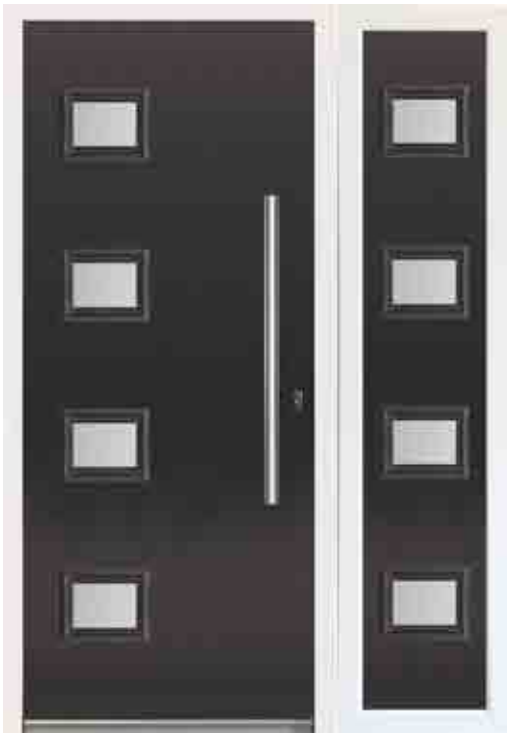

ANETO DOOR AND SIDE PANEL
ANTHRACITE GREY